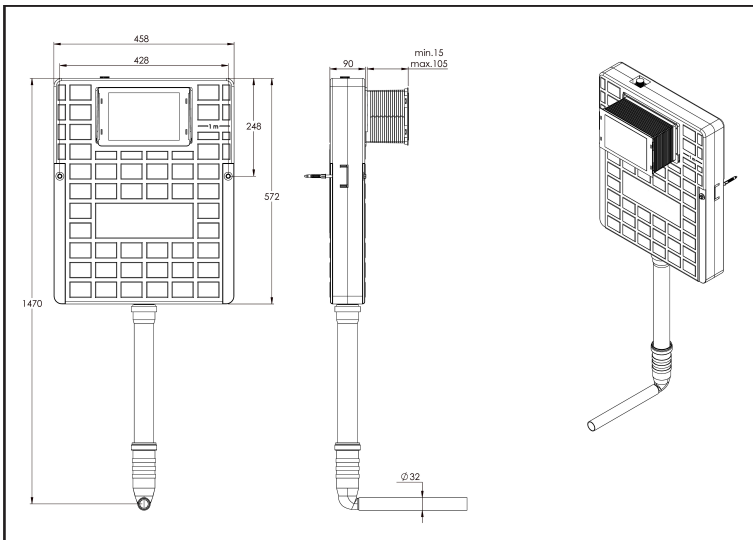

### APPLICATION PURPOSE

- Concealed cistern for wet processing
- For mounting behind an existing wall

### CHARACTERISTICS

- Cistern for squatting pan
- Dual flush 3/6 L
- Insulated against condensation
- Quiet hydraulic float valve (3/8 Brass with Filter)
- Pre-installed stop valve
- Water connection 1/2"
- Wall fixation kit
- Front control
- 10 years guarantee
- 25 years parts availability

### TECHNICAL DATA

Material tank	PP
Dimensions	458 x 1470 x 90 mm