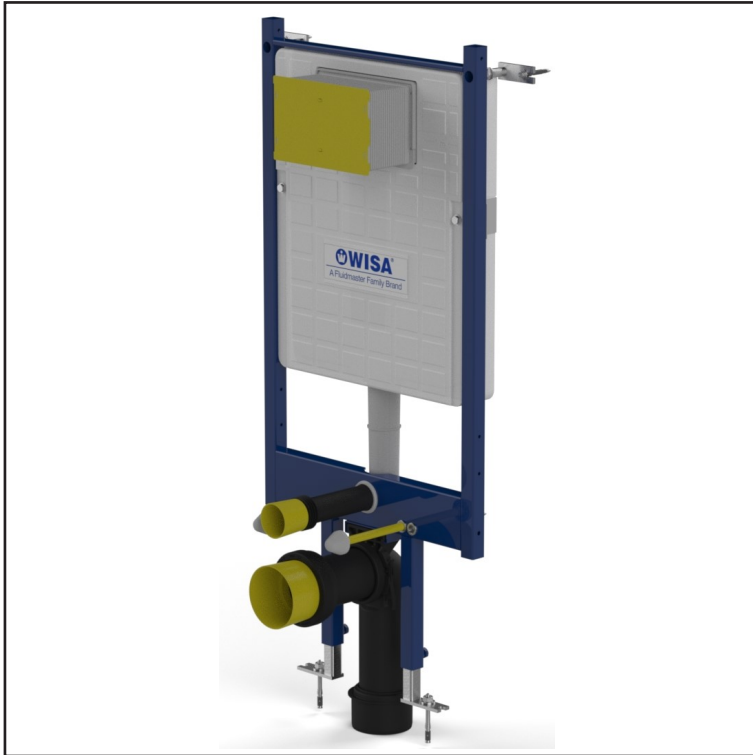

WISA WC FRAME 5 90 mm MF

APPLICATION PURPOSE

- Concealed cistern for dry processing
- For mounting in front of the wall and finishing with plasterboard
- For mounting behind an existing wall

CHARACTERISTICS

- WC cistern with support frame
- Blue powder coated frame
- Adjustable feet (20 cm)
- Dual flush 3/6 L
- Insulated against condensation
- Quiet hydraulic float valve(3/8 Brass with Filter)
- Pre-installed stop valve
- Water connection 1/2"
- Wall fixation kit
- Sound insulation pad between wall & WC
- Front control
- Frame designed to carry max load of 400kg
- 10 years guarantee
- 25 years parts availability

SCOPE OF DELIVERY

- WC connection kit
- Fixation materials
- Masonry aid
- Insulation Pad
- Discharge elbow PE 90 mm with reducer to 110 mm
- Mounting instructions

TECHNICAL DATA

Colour	blue powder coated
Material frame	steel
Material tank	PP
Dimensions	520 x 1173 x 90-120 mm