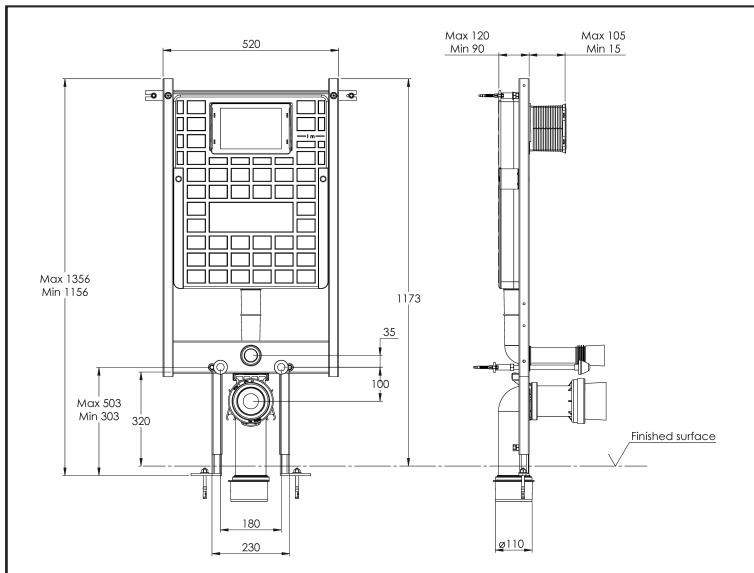

WISA WC FRAME 5 90 mm MF

APPLICATION PURPOSE

- Concealed cistern for dry processing
- For mounting in front of the wall and finishing with plasterboard
- For mounting behind an existing wall

CHARACTERISTICS

- WC cistern with support frame
- Blue powder coated frame
- Adjustable feet (20 cm)
- Dual flush 3/6 L
- Insulated against condensation
- Quiet hydraulic float valve(3/8 Brass with Filter)
- Pre-installed stop valve
- Water connection 1/2"
- Wall fixation kit
- Sound insulation pad between wall & WC
- Front control
- Frame designed to carry max load of 400kg
- 10 years guarantee
- 25 years parts availability

SCOPE OF DELIVERY

- WC connection kit
- Fixation materials
- Masonry aid
- Insulation Pad
- Discharge elbow PE 90 mm with reducer to 110 mm
- Mounting instructions

TECHNICAL DATA

Colour	blue powder coated
Material frame	steel
Material tank	PP
Dimensions	520 x 1173 x 90-120 mm